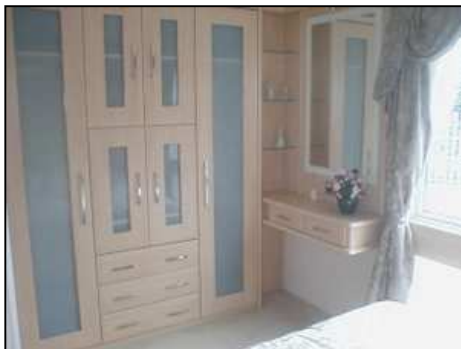

Atlas Oakwood 2007

39' x 12' - 2 Bedrooms

Choice of Premium Plots
With Piped Gas & Car Parking Space

Features:

Central Heating
Double Glazing
Bath & Shower

The Oakwood is a lovely holiday home in every way, which oozes timeless modern elegance.

Its stunning kitchen includes black marble effect work tops, stylish breakfast bar stools, eye level oven and grill, integral fridge freezer and stainless steel sink. The lounge area has a comfortable settee, smoked glass fronted cabinets and a decorative pebble electric fire. The free-standing dining suite stands in the bay window with wooden blinds, the hallway leads to the shower-room, opposite that is the twin room with matching bedspreads and curtains, the main bedroom has a full length window with long drapes, an elegant bedspread with cushions all matching, a decent amount of wardrobe space and its own personal en-suite bathroom ...yes we mean 'bath' room!