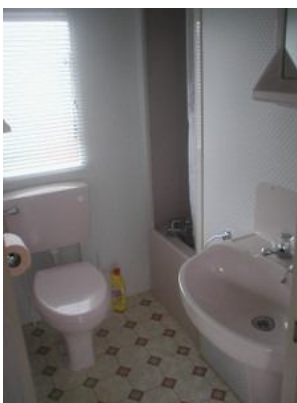

ABI PHOENIX

34' x 10' (3 Bedroom) 1995

Sited & Ready

£7,500

The ABI Phoenix will make a pleasant holiday retreat, on entering through the back door, you step into the galley kitchen, which has ample cupboard space and a fair amount of worktop.

The lounge/ dining area is spacious enough for a family meal or to just relax after a long day on the beach. There are three bedrooms and a bathroom.

An ideal holiday home for a family to enjoy holidays by the sea.