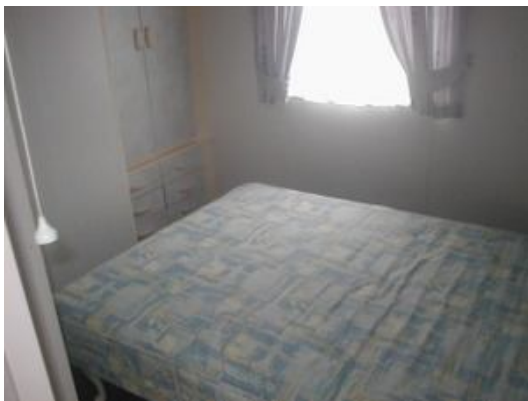

ABI Havana 1998 28' X 10' (2 Bedroom)

Sited & Ready

£7,500

This charming little Havana will make a lovely retreat for those who want a smaller, cosy holiday home.

It is well laid out with a galley kitchen, nice sized bathroom, main bedroom and twin room and the lounge/dining room.