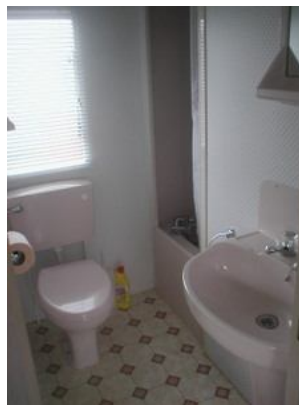

ABI Havana 1998 28' X 10' (2 Bedroom)

Sited & Ready

£7,500

This charming little Havana will make a lovely retreat for those who want a smaller, cosy holiday home.

It is well laid out with a galley kitchen, nice sized bathroom, main bedroom and twin room and the lounge/dining room.